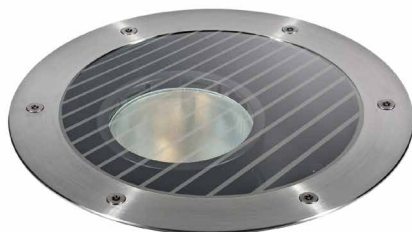

E013ZMH827ELACB | KEPLERO 280 Zoom

Adjustable recessed professional projector equipped with LED sources and variable beam openings

The fixture's photometric values can be found on the following pages

Ø210

Ø280

202

The figures on the drawing are expressed in mm.

SOURCE

High efficiency Chip on Board LED Ra80. 3500K colour temperature available on request.

Energy efficiency class: E

Nominal power: 30W

Nominal flux: 4662lm

Colour rendering index: 80

Rf: 82

Rg: 96

CCT nominal: 2700K

Lifetime (L80/B10): >50000h tq +25°C

ILLUMINOTECHNICAL CHARACTERISTICS

A patented hybrid lens/reflector Zoom optical system with the possibility of sliding and locking on the vertical axis in four positions for as many beam openings. Beam adjustability up to 20° on the vertical plane and 360° on the horizontal plane obtained by rotation of the optical group, with double aim locking system. Optic group pre-set for the installation of one or more dedicated optical accessories to be ordered separately.

Die-cast aluminium body with 3 layers of protection: anodised, cataphoresis and black paint. Brushed stainless steel (AISI 316) ultra flat decorative ring with bevelled edge (copper bronze finish). Version with anti-slip protective glass for public pedestrian areas. Anti theft stainless steel A4 Torx screws.